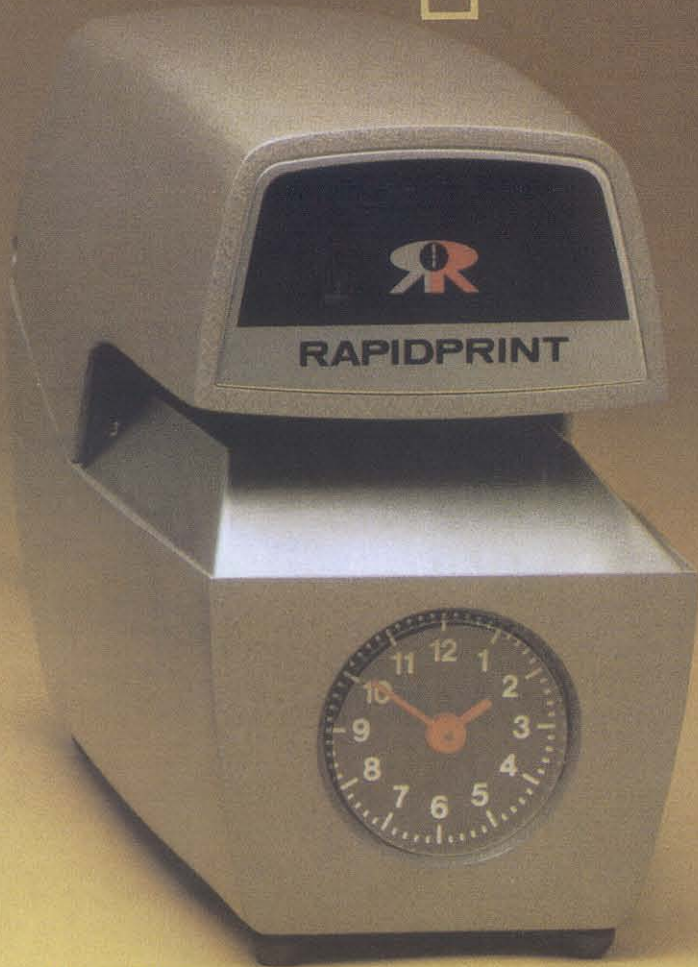

Rapidprint

Rapidprint Automatic Time Stamps

Adjusta-Print™ Circuitry
for consistent imprints, even on multi-carbon and no-carbon forms.

Digital Time Display
LED clock optional on all models

Model ARL-E

rapidprint

Rapidprint Automatic Time Stamps

Rapidprint has been a leader in the development and production of automatic time and date stamps for over 60 years.

Whenever you need a printed record of time and date, a Rapidprint automatic time stamp can do the job. Simply insert the form, document, or letter for an instantaneous time-date imprint.

Model AR-E

AR-E Series:

Our most popular models, these AR-E Series stamps print anywhere across the *top or bottom* of a document (prints horizontal to the inserted edge of the document).

VAR-E Series:

When an imprint must be located further than 1 5/8" from the top or bottom of a document the VAR-E series is needed. These stamps print anywhere along the *left or right margin* of a document (prints perpendicular to the inserted edge.) See *back page* for VAR-E series information.

Rapidprint

Model ARC-E

OUTSTANDING FEATURES

- A Rapidprint time stamp is easy to use. Just insert the document and it is instantly printed with the time and date.
 - Unlike handwritten records, the printed record is accurate and easy to read.
- Also . . .
- Electronic circuitry assures dependable service, simplified maintenance, consistently clear imprints.
 - Durable brass typewheels provide superior imprints.
 - Rugged metal housing, stainless steel paper plate and sturdy case lock discourage tampering.
 - UL approved.