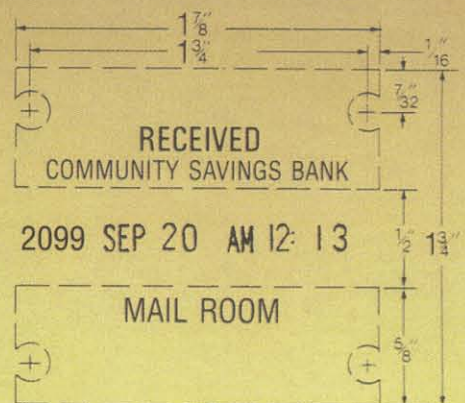

Full-size sample impression:

Shown with fixed brass die plate engraving area.

Specifications:

Size: H 7 7/16", W 4 11/16",
D 10 3/16"

Weight: 16 lbs. (approx.)

Finish: Taupe hammertone

Power: 115 volts ac - 60 Hz

Throat Depth: 1 3/16" standard
1 9/16" maximum
1 8" minimum (with
optional extended trigger.)