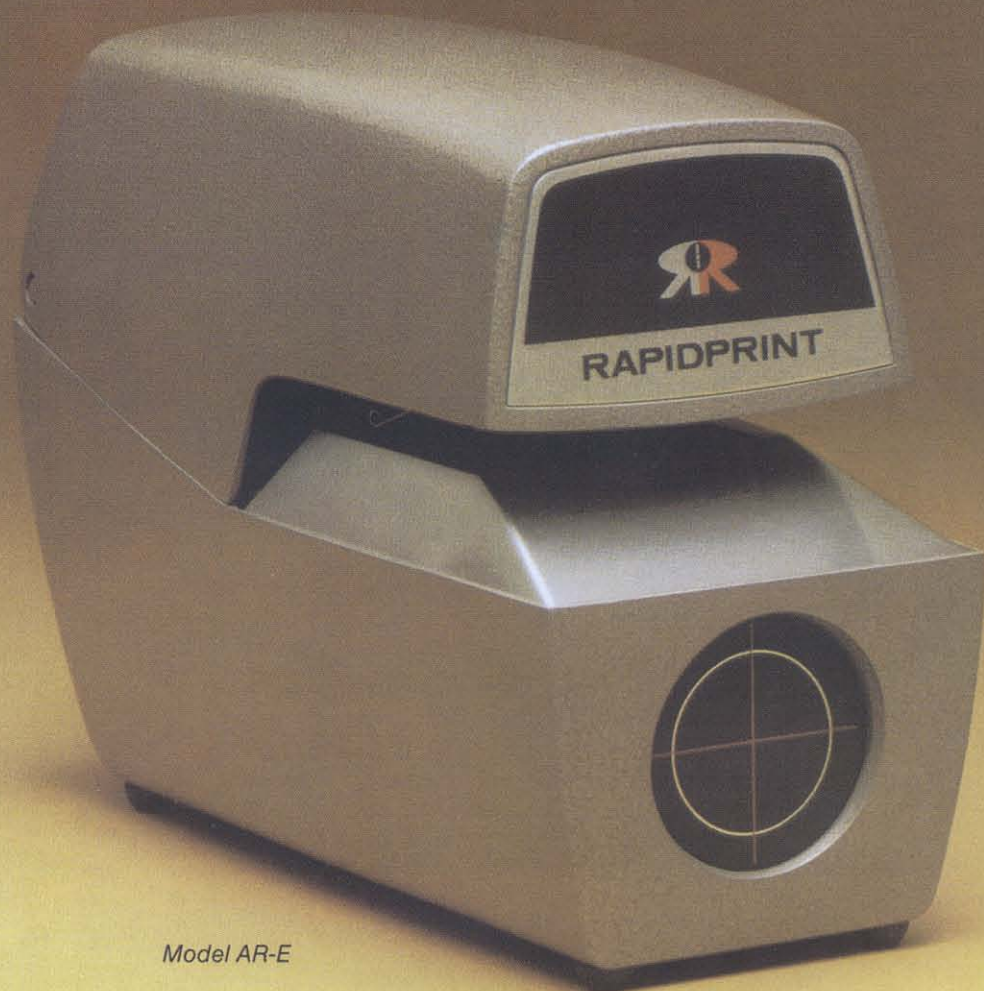

Rapidprint

Rapidprint Automatic Time Stamps

Adjusta-Print™ Circuitry
for consistent imprints, even on multi-carbon and no-carbon forms.

Digital Time Display
LED clock optional on all models

Model ARL-E

rapidprint

Rapidprint Automatic Time Stamps

Rapidprint has been a leader in the development and production of automatic time and date stamps for over 60 years.

Whenever you need a printed record of time and date, a Rapidprint automatic time stamp can do the job. Simply insert the form, document, or letter for an instantaneous time-date imprint.

Rapidprint

Model ARC-E

OUTSTANDING FEATURES

- A Rapidprint time stamp is easy to use. Just insert the document and it is instantly printed with the time and date.
 - Unlike handwritten records, the printed record is accurate and easy to read.
- Also . . .
- Electronic circuitry assures dependable service, simplified maintenance, consistently clear imprints.
 - Durable brass typewheels provide superior imprints.
 - Rugged metal housing, stainless steel paper plate and sturdy case lock discourage tampering.
 - UL approved.